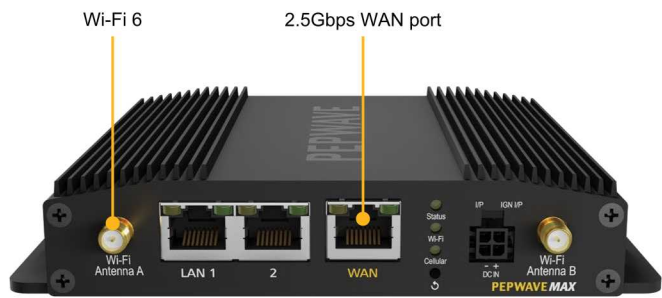

## Specifications

|  |   |                               |  |
|--|---|-------------------------------|--|
| <b>WAN Interface</b>   | 1x 10/100/1000/2500M Ethernet <sup>1</sup><br>1x LTE-A Pro Modem with Redundant SIM Slots | <b>Antenna Connectors</b>     | 4x SMA Cellular Antenna Connectors<br>2x RP-SMA Wi-Fi Antenna Connectors<br>1x SMA GPS Antenna Connector |
| <b>LAN Interface</b>   | 2x 10/100/1000M Ethernet  | <b>Power Input</b>            | 10 - 30V   |
| <b>Wi-Fi Interface</b>                                       | Simultaneous Dual-Band (2.4GHz / 5GHz)<br>Wi-Fi 6, 2X2 MU-MIMO<br>Wi-Fi WAN and/or AP     | <b>Power Consumption</b>      | 8 W (nominal), 19 W (max.)   |
| <b>Transmit Power (2.4GHz / 5GHz)</b>                        | 19 dBm / 19 dBm   | <b>Dimensions (L x W x H)</b> | 4.93 x 5.79 x 1.14 inches / 125 x 147 x 23 mm  |
| <b>SpeedFusion Features</b>                                  | Hot Failover, WAN Smoothing,<br>Bandwidth Bonding <sup>2</sup>                            | <b>Weight</b>                 | 1.28 pounds / 580 g  |
| <b>Number of PepVPN</b>                                      | 2/5 <sup>3</sup>  | <b>Operating Temperature</b>  | -40° - 149° F / -40° - 65° C   |
| <b>Features</b>  | Drop-in Mode<br>Load Balancing/Failover<br>Ignition Sensing                               | <b>Humidity</b>               | 10% - 85% (non-condensing)   |
| <b>Router Throughput</b>                                     | 1 Gbps  | <b>Warranty</b>               | 1-Year Limited Warranty  |
| <b>PepVPN Throughput (No Encryption)</b>                     | 400 Mbps  | <b>Certifications</b>         | FCC, CE  |
| <b>PepVPN Throughput (256-bit AES)</b>                       | 200 Mbps  | <b>Package Content</b>        | 1x BR1 Pro<br>1x 12V2A Power Supply<br>4x LTE Antennas<br>2x Wi-Fi Dual Band Antenna<br>1x GPS Antenna   |
| <b>Recommended Users</b>                                     | 1-150   |                               |  |
| <b>LTE Cellular Data Rate <sup>4</sup> (Downlink/Uplink)</b> | CAT-20: 2 Gbps / 211 Mbps   |                               |  |